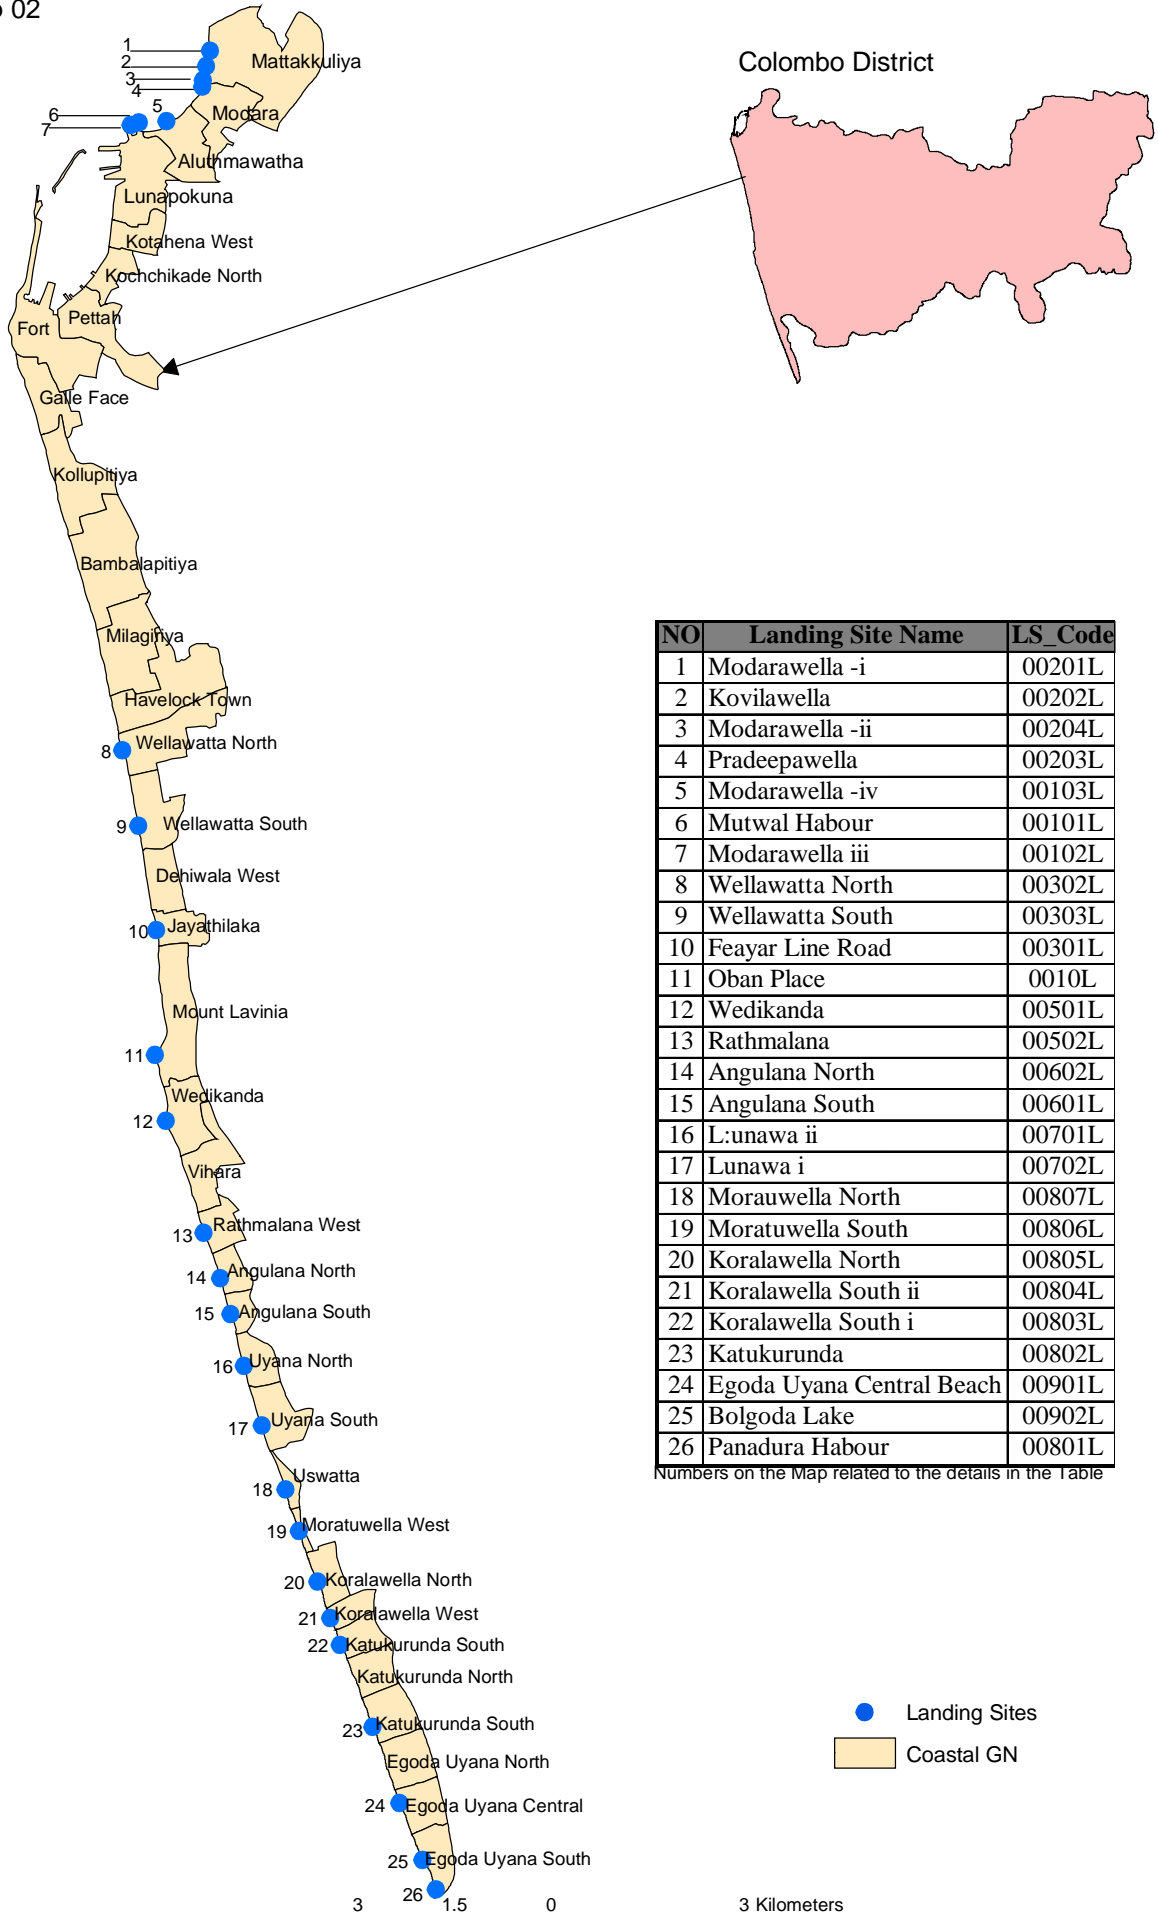

Map 02

NO	Landing Site Name	LS_Code
1	Modarawella -i	00201L
2	Kovilawella	00202L
3	Modarawella -ii	00204L
4	Pradeepawella	00203L
5	Modarawella -iv	00103L
6	Mutwal Harbour	00101L
7	Modarawella iii	00102L
8	Wellawatta North	00302L
9	Wellawatta South	00303L
10	Feayar Line Road	00301L
11	Oban Place	0010L
12	Wedikanda	00501L
13	Rathmalana	00502L
14	Angulana North	00602L
15	Angulana South	00601L
16	L:unawa ii	00701L
17	Lunawa i	00702L
18	Morauwella North	00807L
19	Moratuwella South	00806L
20	Koralawella North	00805L
21	Koralawella South ii	00804L
22	Koralawella South i	00803L
23	Katukurunda	00802L
24	Egoda Uyana Central Beach	00901L
25	Bolgoda Lake	00902L
26	Panadura Harbour	00801L

Numbers on the Map related to the details in the Table

● Landing Sites
 Coastal GN